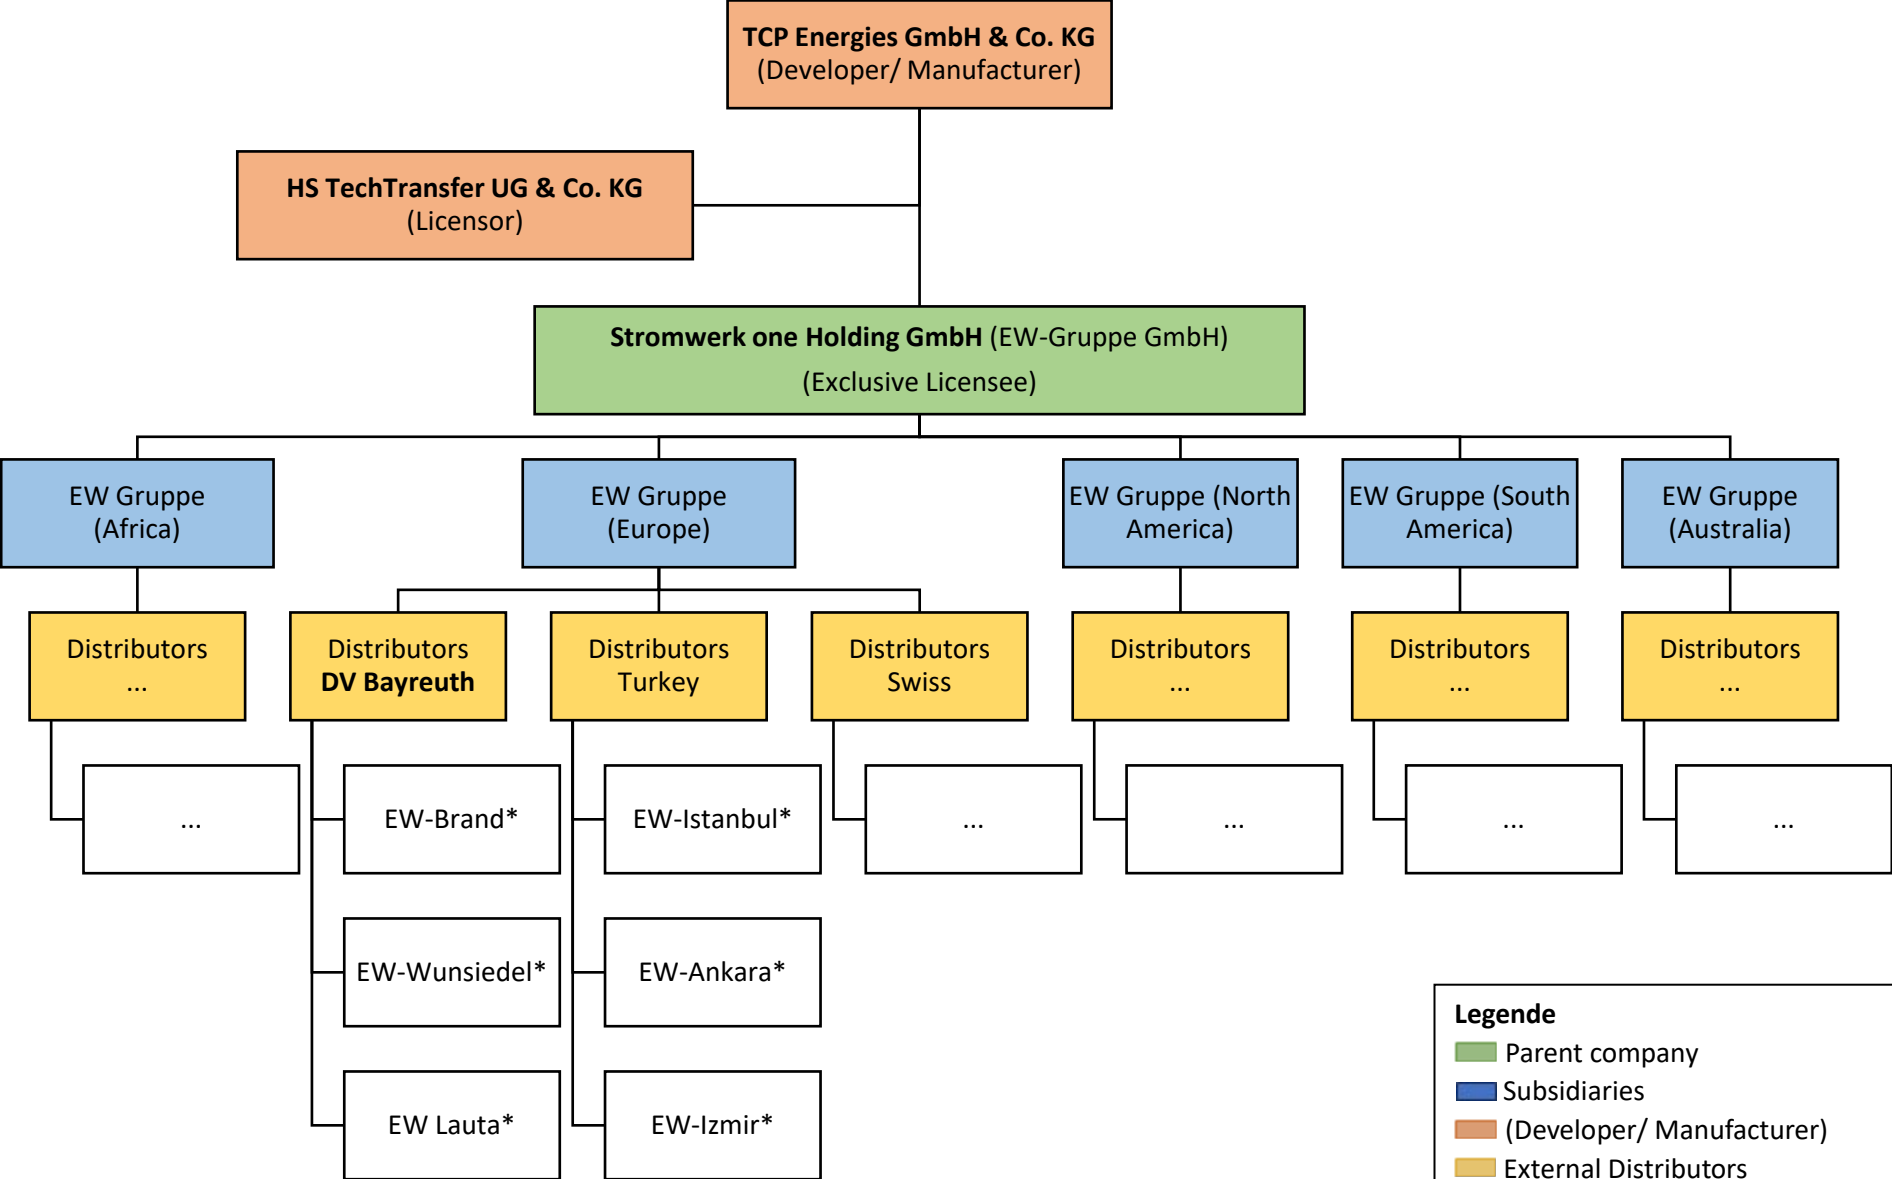

EW Gruppe (Organizational chart)

Legende

- Parent company
- Subsidiaries
- (Developer/ Manufacturer)
- External Distributors
- * Upcycling Power Plant